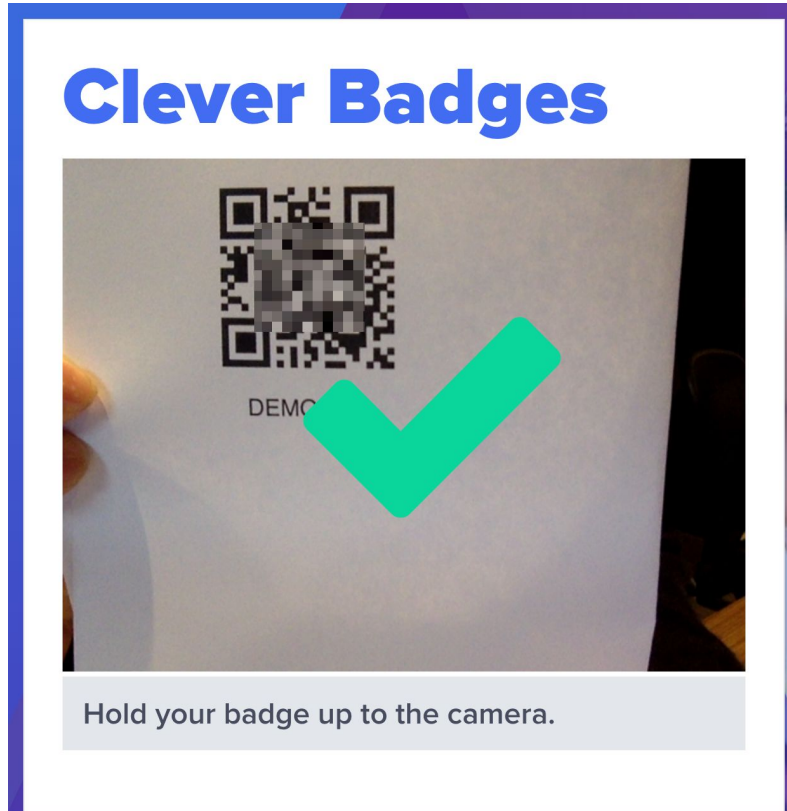

## How to Log into Clever Using a Badge

1. To log in using Badges, get your Clever Badge. From the Clever login page, you can click the '**Clever Badge Login**' button. You can also go directly to [clever.com/badges](https://clever.com/badges).

2. Your browser may ask you to allow **clever.com** to use your computer's camera. Click '**Allow**'.

3. Hold your Badge up to your computer camera and wait for the green checkmark to log

you into Clever!