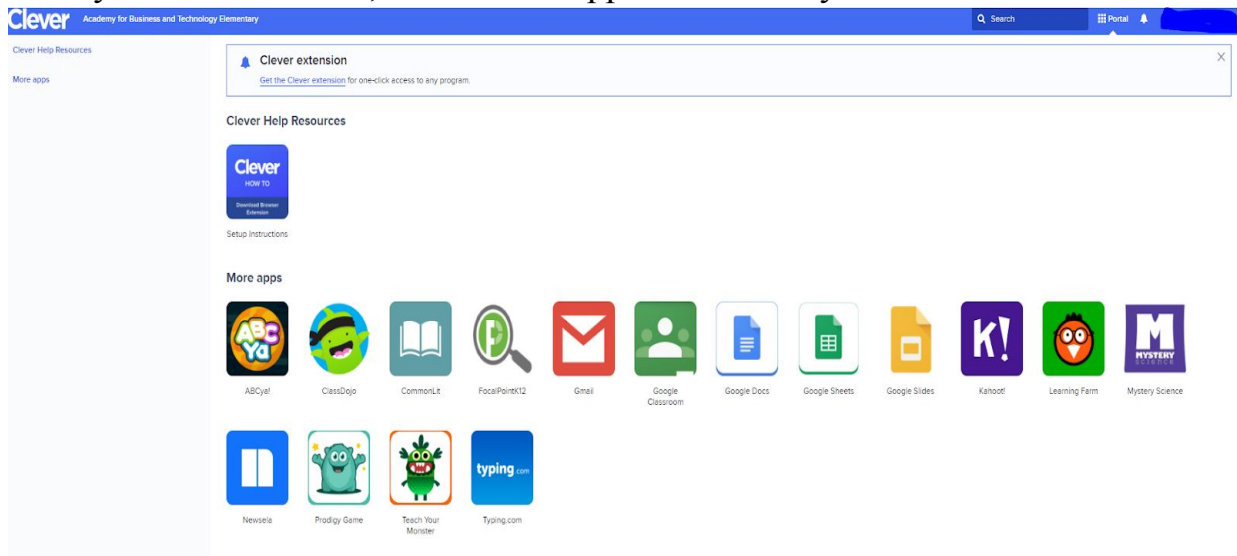

2. Your browser may ask you to allow **clever.com** to use your computer's camera. Click '**Allow**'.

3. Hold your Badge up to your computer camera and wait for the green checkmark to log

you into Clever!

4. From your Clever Portal, click on the application icon you'd like to use:

1. Start working!