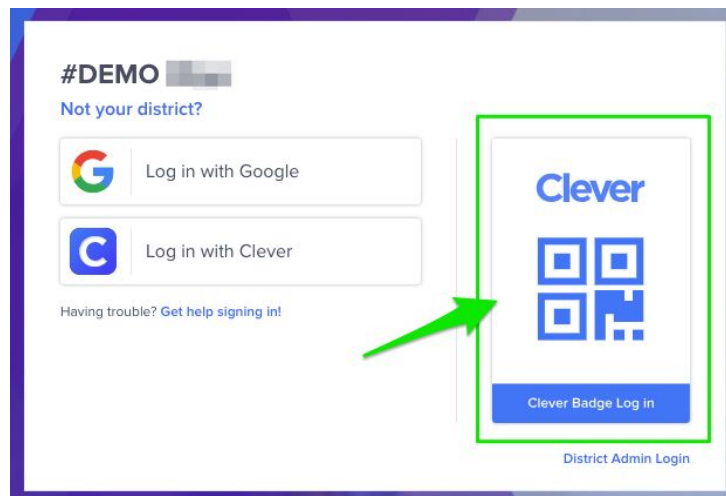

## How to Log into Clever Using a Badge

1. To log in using Badges, get your Clever Badge. From the Clever login page, you can click the '**Clever Badge Login**' button. You can also go directly to [clever.com/badges](https://clever.com/badges).

2. Your browser may ask you to allow **clever.com** to use your computer's camera. Click '**Allow**'.

3. Hold your Badge up to your computer camera and wait for the green checkmark to log

you into Clever!