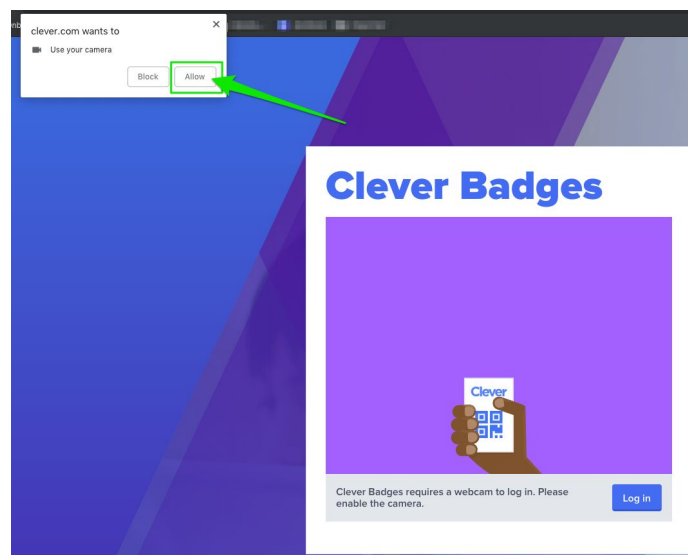

## How to Log into Clever Using a Badge

1. To log in using Badges, get your Clever Badge. From the Clever login page, you can click the '**Clever Badge Login**' button. You can also go directly to [clever.com/badges](https://clever.com/badges).

2. Your browser may ask you to allow **clever.com** to use your computer's camera. Click '**Allow**'.

3. Hold your Badge up to your computer camera and wait for the green checkmark to log

you into Clever!